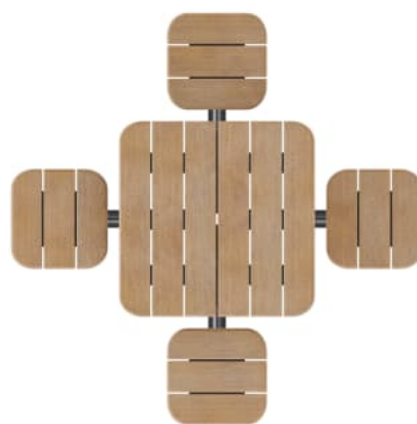

CONTOUR CAROUSEL SQUARE

Tables » Dining Height Tables

Collections: **Contour**

Designed By: **Botton + Gardiner**

Applications: **Indoor, Outdoor**

CONTOUR CAROUSEL SQUARE

Tables » Dining Height Tables

CONTOUR CAROUSEL SQUARE

Tables » Dining Height Tables

CONTOUR CAROUSEL SQUARE

Tables » Dining Height Tables

CONTOUR CAROUSEL SQUARE

Tables » Dining Height Tables

Connected 4-seater, square table setting. Hardwood or Duraslat™ XG battens with a cast aluminium frame in 27 powder-coat colours or satin finish.

Description

With unifying, considered design details, the Contour bench forms part of the contemporary Contour range of commercial outdoor furniture to suit diverse needs and environments. Featuring fluid forms that reference soft, rounded, naturally occurring shapes, the Contour bench complements the collection of seating and table settings that can be arranged in multiple ways to create engaging public spaces. With finishes that include hard-wearing Blackbutt or Duraslat™ XG battens with a cast aluminium frame in 27 powder-coat colours or a satin finish, Contour is made to stand the test of time.