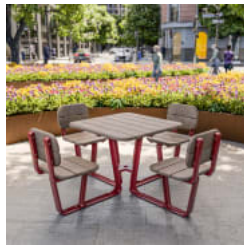

CONTOUR CAROUSEL SQUARE

Tables » Dining Height Tables