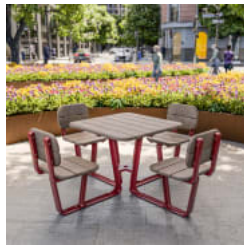

# CONTOUR CAROUSEL SQUARE

Tables » Dining Height Tables

Connected 4-seater, square table setting. Hardwood or Duraslat™ XG battens with a cast aluminium frame in 27 powder-coat colours or satin finish.

**Description** With unifying, considered design details, the Contour bench forms part of the contemporary Contour range of commercial outdoor furniture to suit diverse needs and environments. Featuring fluid forms that reference soft, rounded, naturally occurring shapes, the Contour bench complements the collection of seating and table settings that can be arranged in multiple ways to create engaging public spaces. With finishes that include hard-wearing Blackbutt or Duraslat™ XG battens with a cast aluminium frame in 27 powder-coat colours or a satin finish, Contour is made to stand the test of time.