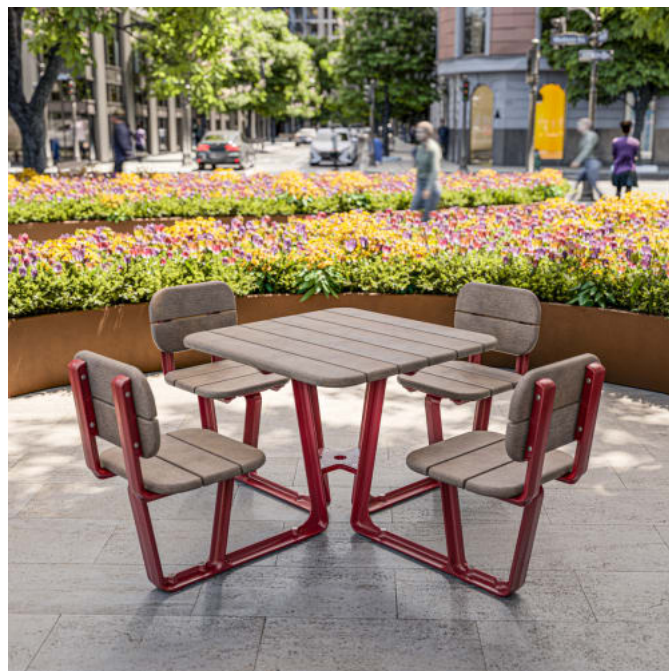

CONTOUR CAROUSEL SQUARE

Tables » Dining Height Tables

Collections: **Contour**

Designed By: **Botton + Gardiner**

Applications: **Indoor, Outdoor**

CONTOUR CAROUSEL SQUARE

Tables » Dining Height Tables

CONTOUR CAROUSEL SQUARE

Tables » Dining Height Tables

CONTOUR CAROUSEL SQUARE

Tables » Dining Height Tables

CONTOUR CAROUSEL SQUARE

Tables » Dining Height Tables

Connected 4-seater, square table setting. Hardwood or Duraslat™ XG battens with a cast aluminium frame in 27 powder-coat colours or satin finish.

Description

With unifying, considered design details, the Contour bench forms part of the contemporary Contour range of commercial outdoor furniture to suit diverse needs and environments. Featuring fluid forms that reference soft, rounded, naturally occurring shapes, the Contour bench complements the collection of seating and table settings that can be arranged in multiple ways to create engaging public spaces. With finishes that include hard-wearing Blackbutt or Duraslat™ XG battens with a cast aluminium frame in 27 powder-coat colours or a satin finish, Contour is made to stand the test of time.