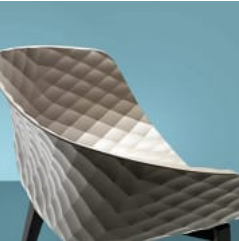

UMBERTO 599 TUB CHAIR

Seating » Dining Chairs

Collection: **Umberto**

Designed by: **Francesco Geraci for et al.**

UMBERTO 599 TUB CHAIR

Seating » Dining Chairs

Polypropylene Squirrel Grey

Polypropylene Dusty Blue

Beech Hardwood Honey Stain

Beech Hardwood Chestnut Stain

Beech Hardwood Grey Stain

Beech Hardwood Dark Brown Stain

Beech Hardwood Black Stain

UMBERTO 599 TUB CHAIR

Seating » Dining Chairs

Modern chair with quilted-look polypropylene seat shell in 10 colours. 4-leg Beech hardwood frame available in 5 stain tones.

Description	Combining modern features with technological innovation, the Umberto 599 tub chair, designed by Francesco Geraci for et al., features a textured seat shell on a hardwood frame. Finishes include a quilted-look polypropylene seat shell in 10 colours and a 4-leg Beech wood frame in 5 stain tones. Suitable for indoor use, the Umberto 599 tub chair is ideal for hospitality, food courts, universities, retail, workspaces and restaurant projects.
Made In	Europe
Dimensions	590mmW x 540mmD x 810mmH Seat height: 470mmH
Capacity	110kg per UNI/EN 16139:2013
Weight	6.5kg
Frame	Beech hardwood
Finishes	<u>Seat Shell</u> Quilted-look polypropylene seat shell with matt front and gloss back finish in 10 colours: Squirrel Grey, Dusty Blue, Clay, Turtle Dove, Pistachio, Anthracite Grey, Jet Black, Coral Red, Traffic White, Olive Green <u>Hardwood Frame</u> Beech in 5 stain colours for indoor use: Honey, Grey, Black, Chestnut, Dark Brown
Sustainability	Seat shell in olive green is made of 100% recycled polypropylene from industrial waste.
Warranty	2-year warranty. View the warranty for more details.
Lead Time	12+ weeks.
Assembly & Delivery	Shipped fully assembled on pallets.
Fixing Detail	Loose with glides.