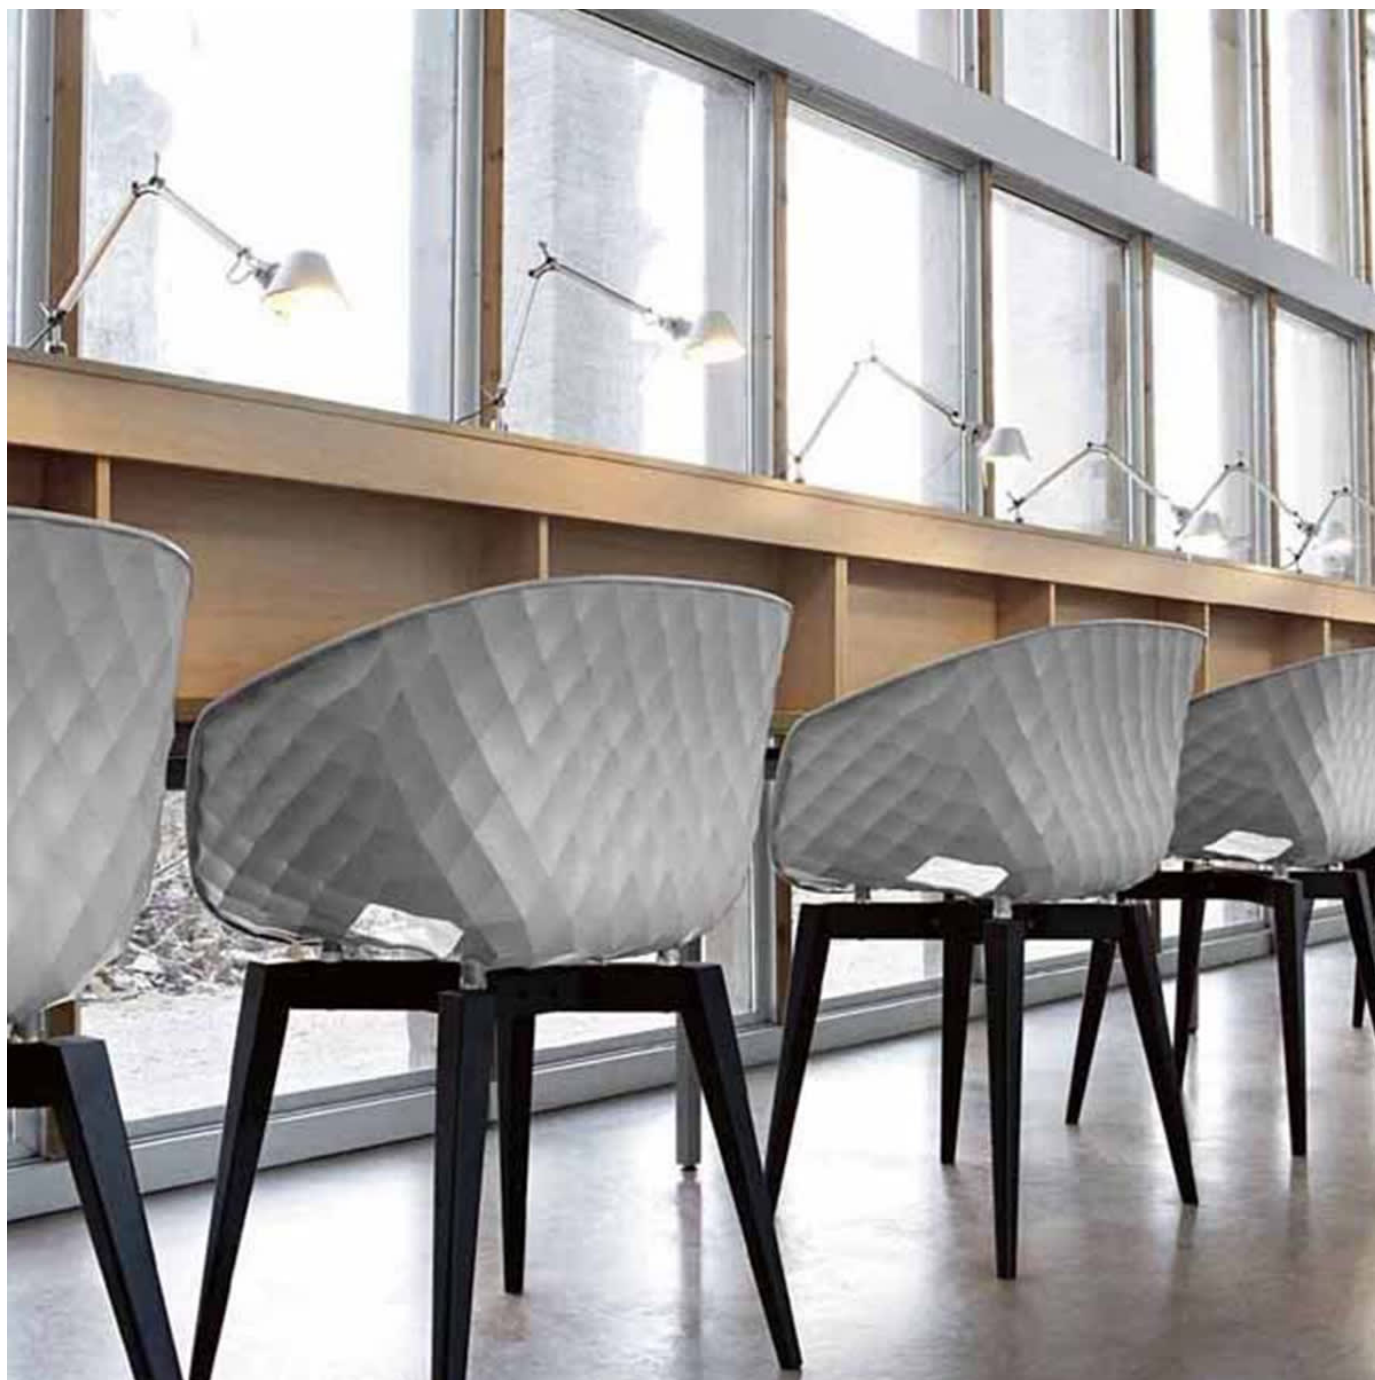

UMBERTO 599 TUB CHAIR

Seating » Dining Chairs

Collection: **Umberto**

Designed by: **Francesco Geraci for et al.**