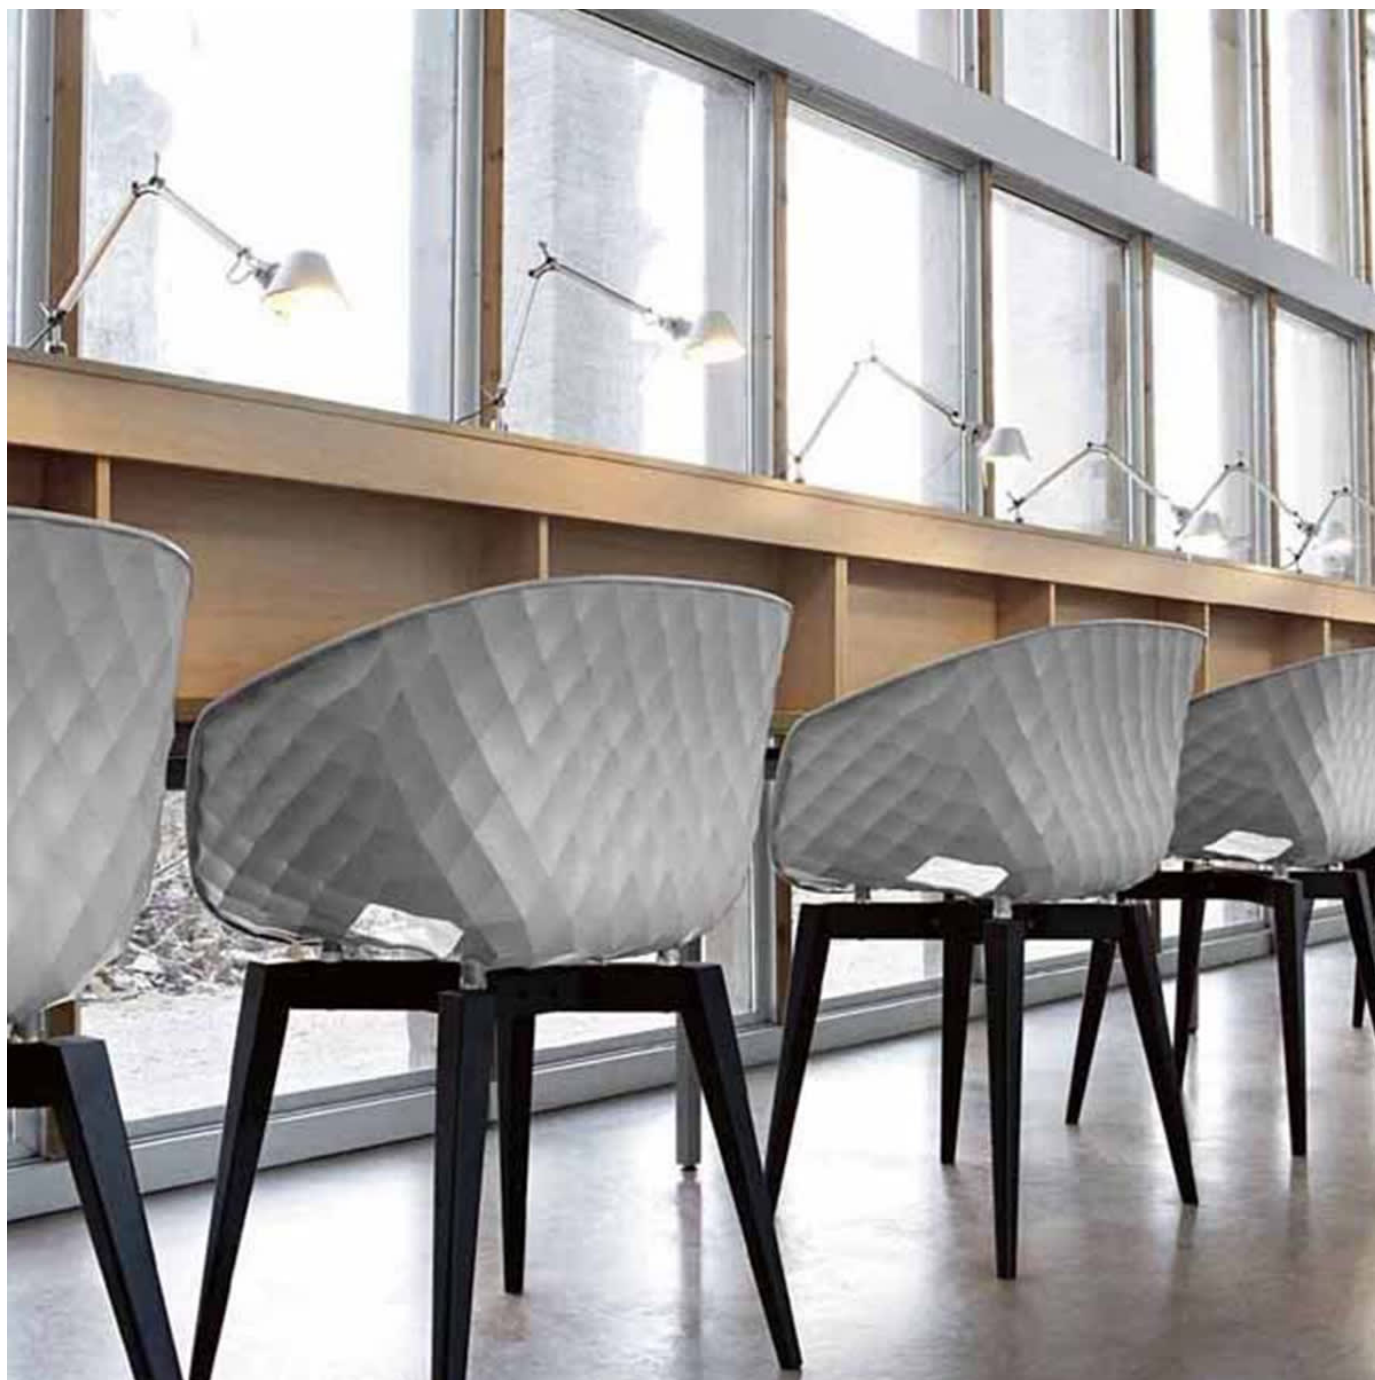

UMBERTO 599 TUB CHAIR

Seating » Dining Chairs

Collection: **Umberto**

Designed by: **Francesco Geraci for et al.**

UMBERTO 599 TUB CHAIR

Seating » Dining Chairs

Polypropylene Squirrel Grey

Polypropylene Dusty Blue

Beech Hardwood Honey Stain

Beech Hardwood Chestnut Stain

Beech Hardwood Grey Stain

Beech Hardwood Dark Brown Stain

Beech Hardwood Black Stain

UMBERTO 599 TUB CHAIR

Seating » Dining Chairs

Modern chair with quilted-look polypropylene seat shell in 10 colours. 4-leg Beech hardwood frame available in 5 stain tones.

Description	Combining modern features with technological innovation, the Umberto 599 tub chair, designed by Francesco Geraci for et al., features a textured seat shell on a hardwood frame. Finishes include a quilted-look polypropylene seat shell in 10 colours and a 4-leg Beech wood frame in 5 stain tones. Suitable for indoor use, the Umberto 599 tub chair is ideal for hospitality, food courts, universities, retail, workspaces and restaurant projects.
Made In	Europe
Dimensions	590mmW x 540mmD x 810mmH Seat height: 470mmH
Capacity	110kg per UNI/EN 16139:2013
Weight	6.5kg
Frame	Beech hardwood
Finishes	<u>Seat Shell</u> Quilted-look polypropylene seat shell with matt front and gloss back finish in 10 colours: Squirrel Grey, Dusty Blue, Clay, Turtle Dove, Pistachio, Anthracite Grey, Jet Black, Coral Red, Traffic White, Olive Green <u>Hardwood Frame</u> Beech in 5 stain colours for indoor use: Honey, Grey, Black, Chestnut, Dark Brown
Sustainability	Seat shell in olive green is made of 100% recycled polypropylene from industrial waste.
Warranty	2-year warranty. View the warranty for more details.
Lead Time	12+ weeks.
Assembly & Delivery	Shipped fully assembled on pallets.
Fixing Detail	Loose with glides.