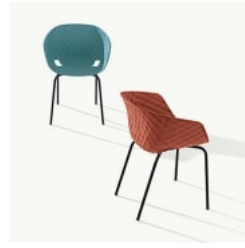

UMBERTO 594 TUB CHAIR

Seating » Dining Chairs