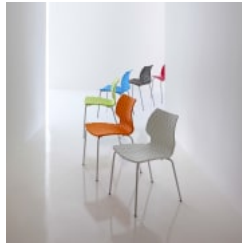

# UMBERTO 550 CHAIR

Seating » Dining Chairs

Modern chair with quilted-look polypropylene seat shell in 10 colours. 4-leg steel frame available in 15 powder-coat colours and a chrome finish.

|                |  |
|----------------|--|
| Description    | Combining modern features with technological innovation, the Umberto 550 chair, designed by Francesco Geraci for et al., features a textured seat shell on a steel frame. Finishes include a quilted-look polypropylene seat shell in 10 colours and a 4-leg frame in 15 powder-coat colours or a chrome finish. Suitable for indoor or outdoor use, depending on the finishes selected, the Umberto 550 chair is ideal for hospitality, food courts, universities, retail, workspaces and restaurant projects.  |
| Made In        | Europe   |
| Dimensions     | 470mmW x 530mmD x 790mmH<br>Seat height: 460mmH  |
| Capacity       | 110kg per UNI/EN 16139:2013  |
| Weight         | 4.6kg  |
| Frame          | Powder-coated steel or chrome finish   |
| Powder Coat    | Pewter, White, White Aluminium, Anthracite Grey, Jet Black, Matt Jet Black, Coral Red, Rough Metallic Bronze, Curry, Olive Green, Water Blue, Capri Blue, Brown, Traffic White, Marsala  |
| Finishes       | <p><u>Seat Shell</u><br/>Quilted-look polypropylene seat shell with matt front and gloss back finish in 10 colours: Squirrel Grey, Dusty Blue, Clay, Turtle Dove, Pistachio, Anthracite Grey, Jet Black, Coral Red, Traffic White, Olive Green</p> <p><u>Steel Frame</u><br/>Powder-coat finish in 15 colours for indoor or outdoor use: Pewter, White, White Aluminium, Anthracite Grey, Jet Black, Matt Jet Black, Coral Red, Rough Metallic Bronze, Curry, Olive Green, Water Blue, Capri Blue, Brown, Traffic White, Marsala</p> <p>Chrome finish for indoor use only.</p> |
| Sustainability | Seat shell in olive green is made of 100% recycled polypropylene from industrial waste.  |
| Warranty       | 2-year warranty. View the <a href="#">warranty</a> for more details.   |