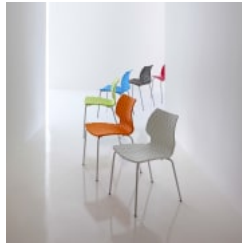

Powder-Coat Curry

Powder-Coat Olive
Green

Powder-Coat Water
Blue

Powder-Coat Capri
Blue

Powder-Coat Brown

Powder-Coat Traffic
White

Powder-Coat Marsala

UMBERTO 550 CHAIR

Seating » Dining Chairs

Chrome Finish

UMBERTO 550 CHAIR

Seating » Dining Chairs

Modern chair with quilted-look polypropylene seat shell in 10 colours. 4-leg steel frame available in 15 powder-coat colours and a chrome finish.

Description	Combining modern features with technological innovation, the Umberto 550 chair, designed by Francesco Geraci for et al., features a textured seat shell on a steel frame. Finishes include a quilted-look polypropylene seat shell in 10 colours and a 4-leg frame in 15 powder-coat colours or a chrome finish. Suitable for indoor or outdoor use, depending on the finishes selected, the Umberto 550 chair is ideal for hospitality, food courts, universities, retail, workspaces and restaurant projects.
Made In	Europe
Dimensions	470mmW x 530mmD x 790mmH Seat height: 460mmH
Capacity	110kg per UNI/EN 16139:2013
Weight	4.6kg
Frame	Powder-coated steel or chrome finish
Powder Coat	Pewter, White, White Aluminium, Anthracite Grey, Jet Black, Matt Jet Black, Coral Red, Rough Metallic Bronze, Curry, Olive Green, Water Blue, Capri Blue, Brown, Traffic White, Marsala
Finishes	<p><u>Seat Shell</u> Quilted-look polypropylene seat shell with matt front and gloss back finish in 10 colours: Squirrel Grey, Dusty Blue, Clay, Turtle Dove, Pistachio, Anthracite Grey, Jet Black, Coral Red, Traffic White, Olive Green</p> <p><u>Steel Frame</u> Powder-coat finish in 15 colours for indoor or outdoor use: Pewter, White, White Aluminium, Anthracite Grey, Jet Black, Matt Jet Black, Coral Red, Rough Metallic Bronze, Curry, Olive Green, Water Blue, Capri Blue, Brown, Traffic White, Marsala</p> <p>Chrome finish for indoor use only.</p>
Sustainability	Seat shell in olive green is made of 100% recycled polypropylene from industrial waste.
Warranty	2-year warranty. View the warranty for more details.