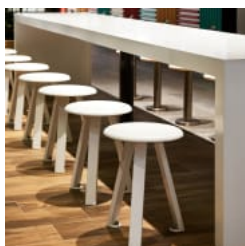

TRIO STOOL

Seating » Stools

Kinetic Flat

Textured Metallic