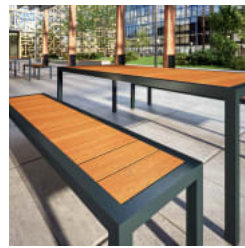

# ALFRESCO BENCH

Seating » Benches

Contemporary bench design. Light in scale. Hardwood, Duraslat™ battens or slotted compact laminate with a slim-line steel frame in a range of finishes

Description	Slim-line steel framing together with linear hardwood or Duraslat™ battens or slotted compact laminate provide the Alfresco bench with a contemporary aesthetic that is light in scale. Frame finishes include satin polished steel or 27 powder-coat colours. As its name implies, Alfresco is suited to outdoor communal dining, ideal for educational or corporate campuses, bars, cafes, and restaurants.
Made In	Australia
Dimensions	1430mmW x 465mmD x 450mmH  Matched with the 1800mmW table the shorter length allows for leg space and access.
Batten Type	Hardwood Blackbutt, Spotted Gum, Mixed Red - Pine, Mahogany, Ebony Oil  Duraslat™ XG Ravine, Cave, Alcove, Boulder, Dune
Frame	Satin polished or powder-coated steel
Powder Coat	Core White (satin), Black (satin), Charcoal (satin), Palladium Silver (satin), Matt Black (matt), Pearl White (gloss)  Solid Coffee (satin), Cove (satin), Monument (matt), Medium Bronze Kinetic (flat)  Textured Core Ten (textured metallic), Asteroid (textured metallic), Bass (textured metallic), Textura Black (textured), Textura Monument (textured), Textura White (textured)  Signature Deep Ocean (satin), Wedgewood (satin), Mangrove (satin), Territory Red (matt), Claypot (satin), Paperbark (satin)  Bold Bondi Blue (gloss), Leaf (satin), Sensation (gloss), Lobster (satin), Moonlight (satin)