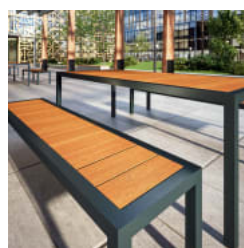

Bold Powder-Coat Leaf Satin

Bold Powder-Coat Sensation Gloss

Bold Powder-Coat Lobster Satin

Bold Powder-Coat Moonlight Satin

ALFRESCO BENCH

Seating » Benches

Contemporary bench design. Light in scale. Hardwood, Duraslat™ battens or slotted compact laminate with a slim-line steel frame in a range of finishes

Description	Slim-line steel framing together with linear hardwood or Duraslat™ battens or slotted compact laminate provide the Alfresco bench with a contemporary aesthetic that is light in scale. Frame finishes include satin polished steel or 27 powder-coat colours. As its name implies, Alfresco is suited to outdoor communal dining, ideal for educational or corporate campuses, bars, cafes, and restaurants.
Made In	Australia
Dimensions	1430mmW x 465mmD x 450mmH Matched with the 1800mmW table the shorter length allows for leg space and access.
Batten Type	Hardwood Blackbutt, Spotted Gum, Mixed Red - Pine, Mahogany, Ebony Oil Duraslat™ XG Ravine, Cave, Alcove, Boulder, Dune
Frame	Satin polished or powder-coated steel
Powder Coat	Core White (satin), Black (satin), Charcoal (satin), Palladium Silver (satin), Matt Black (matt), Pearl White (gloss) Solid Coffee (satin), Cove (satin), Monument (matt), Medium Bronze Kinetic (flat) Textured Core Ten (textured metallic), Asteroid (textured metallic), Bass (textured metallic), Textura Black (textured), Textura Monument (textured), Textura White (textured) Signature Deep Ocean (satin), Wedgewood (satin), Mangrove (satin), Territory Red (matt), Claypot (satin), Paperbark (satin) Bold Bondi Blue (gloss), Leaf (satin), Sensation (gloss), Lobster (satin), Moonlight (satin)