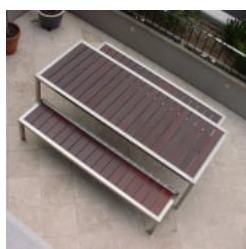

Bold Powder-Coat Leaf Satin

Bold Powder-Coat Sensation Gloss

Bold Powder-Coat Lobster Satin

Bold Powder-Coat Moonlight Satin

ALFRESCO BENCH

Seating » Benches

Contemporary bench design. Light in scale. Hardwood, Duraslat™ battens or slotted compact laminate with a slim-line steel frame in a range of finishes

Description	Slim-line steel framing together with linear hardwood or Duraslat™ battens or slotted compact laminate provide the Alfresco bench with a contemporary aesthetic that is light in scale. Frame finishes include satin polished steel or 27 powder-coat colours. As its name implies, Alfresco is suited to outdoor communal dining, ideal for educational or corporate campuses, bars, cafes, and restaurants.
Made In	Australia
Dimensions	1430mmW x 465mmD x 450mmH Matched with the 1800mmW table the shorter length allows for leg space and access.
Batten Type	Hardwood Blackbutt, Spotted Gum, Mixed Red - Pine, Mahogany, Ebony Oil Duraslat™ XG Ravine, Cave, Alcove, Boulder, Dune
Frame	Satin polished or powder-coated steel
Powder Coat	Core White (satin), Black (satin), Charcoal (satin), Palladium Silver (satin), Matt Black (matt), Pearl White (gloss) Solid Coffee (satin), Cove (satin), Monument (matt), Medium Bronze Kinetic (flat) Textured Core Ten (textured metallic), Asteroid (textured metallic), Bass (textured metallic), Textura Black (textured), Textura Monument (textured), Textura White (textured) Signature Deep Ocean (satin), Wedgewood (satin), Mangrove (satin), Territory Red (matt), Claypot (satin), Paperbark (satin) Bold Bondi Blue (gloss), Leaf (satin), Sensation (gloss), Lobster (satin), Moonlight (satin)