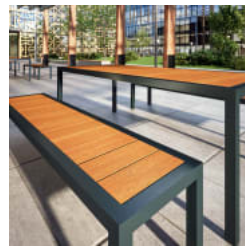

Bold Powder-Coat Leaf Satin

Bold Powder-Coat Sensation Gloss

Bold Powder-Coat Lobster Satin

Bold Powder-Coat Moonlight Satin

ALFRESCO BENCH

Seating » Benches

Contemporary bench design. Light in scale. Hardwood, Duraslat™ battens or slotted compact laminate with a slim-line steel frame in a range of finishes

Description	Slim-line steel framing together with linear hardwood or Duraslat™ battens or slotted compact laminate provide the Alfresco bench with a contemporary aesthetic that is light in scale. Frame finishes include satin polished steel or 27 powder-coat colours. As its name implies, Alfresco is suited to outdoor communal dining, ideal for educational or corporate campuses, bars, cafes, and restaurants.
Made In	Australia
Dimensions	1430mmW x 465mmD x 450mmH Matched with the 1800mmW table the shorter length allows for leg space and access.
Batten Type	Hardwood Blackbutt, Spotted Gum, Mixed Red - Pine, Mahogany, Ebony Oil Duraslat™ XG Ravine, Cave, Alcove, Boulder, Dune
Frame	Satin polished or powder-coated steel
Powder Coat	Core White (satin), Black (satin), Charcoal (satin), Palladium Silver (satin), Matt Black (matt), Pearl White (gloss) Solid Coffee (satin), Cove (satin), Monument (matt), Medium Bronze Kinetic (flat) Textured Core Ten (textured metallic), Asteroid (textured metallic), Bass (textured metallic), Textura Black (textured), Textura Monument (textured), Textura White (textured) Signature Deep Ocean (satin), Wedgewood (satin), Mangrove (satin), Territory Red (matt), Claypot (satin), Paperbark (satin) Bold Bondi Blue (gloss), Leaf (satin), Sensation (gloss), Lobster (satin), Moonlight (satin)