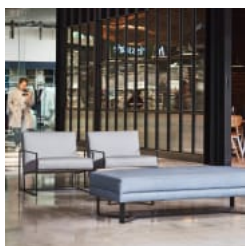

CUBIX ARMCHAIR

Seating » Armchairs