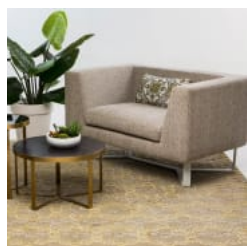

WISHBONE LOUNGE

Seating » Lounges

Signature Powder-Coat Wedgewood Satin

Signature Powder-Coat Mangrove Satin

Signature Powder-Coat Territory Red Satin

Signature Powder-Coat Claypot Satin

Signature Powder-Coat Paperbark Satin

Bold Powder-Coat Bondi Blue Gloss

Bold Powder-Coat Leaf Satin

Bold Powder-Coat Sensation Gloss

Bold Powder-Coat Lobster Satin

Bold Powder-Coat Moonlight Satin

WISHBONE LOUNGE

Seating » Lounges

Modern lounge seating design. Mix and match upholstery fabrics with powder-coated steel or hardwood legs to suit many commercial interior spaces.

Description The sculptural form of the Wishbone lounge balances volume on top of a sleek base. The moulded arm and backrest makes for comfortable, commercial seating. The choice of the traditional timber or the contemporary metal flat bar leg allows this piece to fit flexibly into many interior spaces.