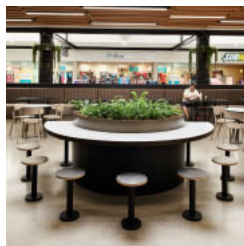

# FIXED LOW STOOL

Seating » Stools

---

Practical, durable low stool with a post base is highly versatile. Wide range of finishes and 27 powder-coat colours to suit many commercial spaces.

---

Description	Practical and durable, the Fixed low stool is a commercial space staple, suited to high traffic environments such as food courts, clubs and cafes. With a plethora of top options available, including compact laminate, moulded resin, solid hardwood, Lightblocks on ply, Stratek 3D laminate or upholstered, combined with a post base in a stainless steel finish or 27 powder-coat options, the Fixed low stool can suit a wide variety of indoor and outdoor environments.
Made In	Australia
Dimensions	Seat height: 450mm + top thickness Custom heights available
Frame	Stainless steel, satin polished or powder-coated
Powder Coat	Core White (satin), Black (satin), Charcoal (satin), Palladium Silver (satin), Matt Black (matt), Pearl White (gloss)  Solid Coffee (satin), Cove (satin), Monument (matt), Medium Bronze Kinetic (flat)  Textured Core Ten (textured metallic), Asteroid (textured metallic), Bass (textured metallic), Textura Black (textured), Textura Monument (textured), Textura White (textured)  Signature Deep Ocean (satin), Wedgewood (satin), Mangrove (satin), Territory Red (matt), Claypot (satin), Paperbark (satin)  Bold Bondi Blue (gloss), Leaf (satin), Sensation (gloss), Lobster (satin), Moonlight (satin)