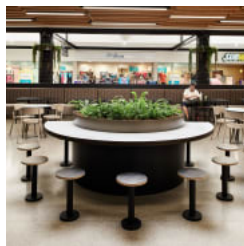

FIXED LOW STOOL

Seating » Stools

Kinetic Flat

Textured Metallic