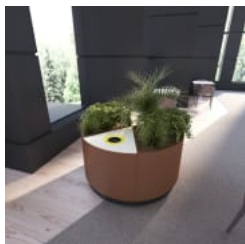

NEXUS 60° BIN RECYCLING

Bins » Litter Bins

Modern, modular 60° recycling 50L litter bin. Mix and match a range of multipurpose compact laminates or solid surfaces with powder-coat colours.

Description	Modest modularity and organic forms define the Nexus 60° recycling litter bin that can be integrated with other modular lounge seating elements, tables, planters and litter bins that interconnect in multiple ways to become a central meeting place in a range of indoor spaces. Suitable for shopping centre breakout areas, educational collaborative spaces, transit zones and commercial lobbies, Nexus is both highly versatile and flexible. Available in an extensive range of hard-wearing materials, finishes and colours, Nexus can be customised to suit your next interior project.
Made In	Australia
Dimensions	655mmW x 655mmD x 725mmH
Capacity	50L polyethylene liner
Frame	Bin Drum Powder-coated aluminium
Powder Coat	Core White (satin), Black (satin), Charcoal (satin), Palladium Silver (satin), Matt Black (matt), Pearl White (gloss) Solid Coffee (satin), Cove (satin), Monument (matt), Medium Bronze Kinetic (flat) Textured Core Ten (textured metallic), Asteroid (textured metallic), Bass (textured metallic), Textura Black (textured), Textura Monument (textured), Textura White (textured) Signature Deep Ocean (satin), Wedgewood (satin), Mangrove (satin), Territory Red (matt), Claypot (satin), Paperbark (satin) Bold Bondi Blue (gloss), Leaf (satin), Sensation (gloss), Lobster (satin), Moonlight (satin)