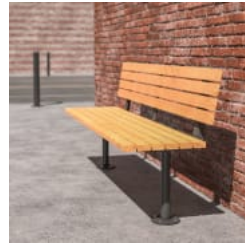

Bold Powder-Coat
Sensation Gloss

Bold Powder-Coat
Lobster Satin

Bold Powder-Coat
Moonlight Satin

VERGE BOLLARD

Accessories » Bollards

Simple bollard design combines practical function with a clean aesthetic. The steel frame is available in 27 powder-coat or galvanised finishes.

Description	The Verge bollard is simple in design and highly durable. A cylindrical steel post and a circular base plate add a functional and utilitarian feel to spaces you know are going to get their fair share of wear and tear. Light in appearance, the bollard complements and sits within many public spaces to create a protective or architectural perimeter. Finishes include a steel frame in 27 powder-coat colors or a galvanized finish.
Made In	Australia
Dimensions	100 DIA x 900mmH Base plate: 200mm DIA
Frame	Hot-dip galvanised or powder-coated steel
Powder Coat	<p>Core White (satin), Black (satin), Charcoal (satin), Palladium Silver (satin), Matt Black (matt), Pearl White (gloss)</p> <p>Solid Coffee (satin), Cove (satin), Monument (matt), Medium Bronze Kinetic (flat)</p> <p>Textured Core Ten (textured metallic), Asteroid (textured metallic), Bass (textured metallic), Textura Black (textured), Textura Monument (textured), Textura White (textured)</p> <p>Signature Deep Ocean (satin), Wedgewood (satin), Mangrove (satin), Territory Red (matt), Claypot (satin), Paperbark (satin)</p> <p>Bold Bondi Blue (gloss), Leaf (satin), Sensation (gloss), Lobster (satin), Moonlight (satin)</p>
Sustainability	<p>Recycled Materials We locally source our galvanized steel. It means we know it uses recycled content and is 100% recyclable.</p> <p>Low Pollutants Our powder-coating process doesn't emit Volatile Organic Compounds (VOCs) and has Environmental Product Declarations (EPDs) that enable projects to qualify for LEED credits.</p>