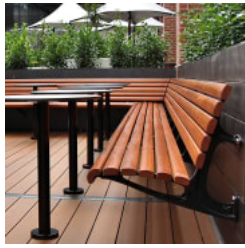

# URBAN CANTILEVERED SEAT

Seating » Seats

Timeless wall-mounted seat. Hardwood, Duraslat™ XG, aluminium battens with an elegant cast aluminium frame in 27 powder-coat finishes or polished.

**Description** Referencing Paris's famous wrought ironwork, curved cast aluminium framing is complemented by muscular hardwood, Duraslat™ XG surfaces or aluminium surfaces to offer a timeless Urban cantilevered seat. The design neatly fits off existing walls to create seating alcoves with minimum fuss. An understated design, wide array of finishes, and easy floor cleaning makes this versatile seat ideal for a wide array of exterior and interior applications. Finishes include 5 hardwood or 5 Duraslat™ XG colours and 27 powder-coat finishes or a polished aluminium finish. Urban is close to our heart; a classic, elegant, and highly functional collection that works in almost any public space.