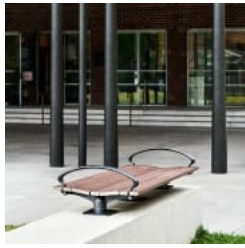

# URBAN PLINTH BENCH

Seating » Benches

---

Timeless wall-mounted bench. Hardwood, Duraslat™ XG, aluminium battens with an elegant cast aluminium frame in 27 powder-coat finishes or polished.

---

**Description** Referencing Paris's famous wrought ironwork, curved cast aluminium framing is complemented by muscular hardwood, Duraslat™ XG surfaces or aluminium surfaces to offer a timeless Urban plinth bench. The contoured top makes it a comfortable piece whilst giving added sophistication to an existing wall and creating seating zones in your landscaping. Pair or alternate with the Urban plinth seat and add arms to cater to a wider demographic in the community. Finishes include 5 hardwood or 5 Duraslat™ XG colours and 27 powder-coat finishes or a polished aluminium finish. Urban is close to our heart; a classic, elegant, and highly functional collection that works in almost any public space.