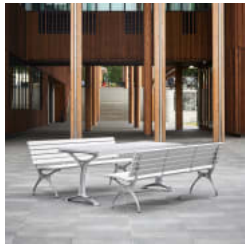

URBAN CLASSIC SEAT

Seating » Seats

URBAN CLASSIC SEAT

Seating » Seats

Timeless, classic seat design. Hardwood, Duraslat™ XG, aluminium battens with an elegant cast aluminium frame in 27 powder-coat finishes or polished.

Description Referencing Paris's famous wrought ironwork, curved cast aluminium framing is complemented by muscular hardwood, Duraslat™ XG or aluminium surfaces to offer a timeless Urban classic seat. Finishes include 5 hardwood, 5 Duraslat™ XG colours or 3 aluminium colours and 27 powder-coat finishes or a polished aluminum finish. Urban is close to our heart; a classic, elegant, and highly functional collection that works in almost any public space.