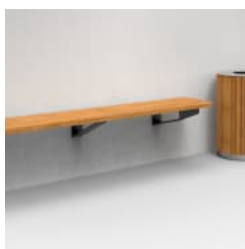

TERRAIN CANTILEVERED BENCH

Seating » Benches