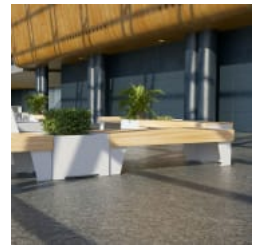

# SORRENTO INDOOR BENCH

Seating » Benches

Modular indoor bench with contrasting finishes and folded forms. Hardwood battens, optional cushion, and aluminium frame in 27 powder-coat finishes.

**Description** Inspired by the Italian love of modern design, the Sorrento bench is ideal for a variety of indoor spaces. The contrasting finishes, folded forms, and modular bench design combine to create public spaces that draw the eye and challenge the status quo. Finishes include hardwood battens, an optional fixed cushion and an aluminium frame in 27 powder-coat finishes.