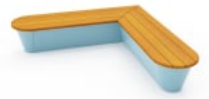

# CONNECT OBLONG CORNER SMALL LOW BENCH

Bold Powder-Coat  
Sensation Gloss

Bold Powder-Coat  
Lobster Satin

Bold Powder-Coat  
Moonlight Satin