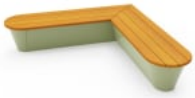

# CONNECT OBLONG CORNER SMALL LOW BENCH

Bold Powder-Coat  
Sensation Gloss

Bold Powder-Coat  
Lobster Satin

Bold Powder-Coat  
Moonlight Satin