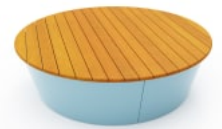

# CONNECT CIRCLE LARGE TALL BENCH

Seating » Benches

Bold Powder-Coat  
Sensation Gloss

Bold Powder-Coat  
Lobster Satin

Bold Powder-Coat  
Moonlight Satin