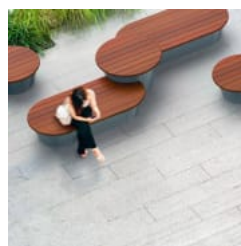

# CONNECT CIRCLE MEDIUM TALL BENCH

Seating » Benches

Modern, modular, circular bench seating in a medium tall size with Blackbutt hardwood battens and a steel frame available in 27 powder-coat colours.

Description	<p>Connect circle medium tall modular bench seating is versatile, durable, and sustainable, making it suitable for a wide range of outdoor or indoor spaces. It connects with the Connect circle interlock medium low or oblong interlock medium low bench to create a tiered seating design. These can be grouped with the range of 18 seating modules, consisting of geometric shapes, and interlocking elements that can transform any public space into a social hub.</p> <p>Choose from circular or oblong seating designs with integrated urban planters and tiered heights to create simple to complex configurations. Designed in-house and made locally, Connect features certified Blackbutt hardwood battens with bullnose edging and a steel frame in 27 VOC-free powder-coat colours that can be customised to suit your project.</p>
Made In	Australia
Dimensions	<p>Ø1290mmW x 700mmH</p> <p>Hardwood battens: 140mmW x 42mm thickness Spacing: 5mm gap between battens</p>
Batten Type	Class 1 + Select Grade Hardwood: Blackbutt with bullnose edging
Frame	Powder-coated, pre-galvanised steel
Powder Coat	<p>Core White (satin), Black (satin), Charcoal (satin), Palladium Silver (satin), Matt Black (matt), Pearl White (gloss)</p> <p>Solid Coffee (satin), Cove (satin), Monument (matt), Medium Bronze Kinetic (flat)</p> <p>Textured Core Ten (textured metallic), Asteroid (textured metallic), Bass (textured metallic), Textura Black (textured), Textura Monument (textured), Textura White (textured)</p> <p>Signature Deep Ocean (satin), Wedgewood (satin), Mangrove (satin), Territory Red (matt), Claypot (satin), Paperbark (satin)</p> <p>Bold Bondi Blue (gloss), Leaf (satin), Sensation (gloss), Lobster (satin), Moonlight (satin)</p>