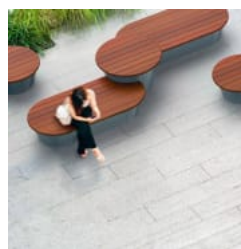

# CONNECT CIRCLE MEDIUM TALL BENCH

Seating » Benches

Modern, modular, circular bench seating in a medium tall size with Blackbutt hardwood battens and a steel frame available in 27 powder-coat colours.

Description	<p>Connect circle medium tall modular bench seating is versatile, durable, and sustainable, making it suitable for a wide range of outdoor or indoor spaces. It connects with the Connect circle interlock medium low or oblong interlock medium low bench to create a tiered seating design. These can be grouped with the range of 18 seating modules, consisting of geometric shapes, and interlocking elements that can transform any public space into a social hub.</p> <p>Choose from circular or oblong seating designs with integrated urban planters and tiered heights to create simple to complex configurations. Designed in-house and made locally, Connect features certified Blackbutt hardwood battens with bullnose edging and a steel frame in 27 VOC-free powder-coat colours that can be customised to suit your project.</p>
Made In	Australia
Dimensions	<p>Ø1290mmW x 700mmH</p> <p>Hardwood battens: 140mmW x 42mm thickness Spacing: 5mm gap between battens</p>
Batten Type	Class 1 + Select Grade Hardwood: Blackbutt with bullnose edging
Frame	Powder-coated, pre-galvanised steel
Powder Coat	<p>Core White (satin), Black (satin), Charcoal (satin), Palladium Silver (satin), Matt Black (matt), Pearl White (gloss)</p> <p>Solid Coffee (satin), Cove (satin), Monument (matt), Medium Bronze Kinetic (flat)</p> <p>Textured Core Ten (textured metallic), Asteroid (textured metallic), Bass (textured metallic), Textura Black (textured), Textura Monument (textured), Textura White (textured)</p> <p>Signature Deep Ocean (satin), Wedgewood (satin), Mangrove (satin), Territory Red (matt), Claypot (satin), Paperbark (satin)</p> <p>Bold Bondi Blue (gloss), Leaf (satin), Sensation (gloss), Lobster (satin), Moonlight (satin)</p>