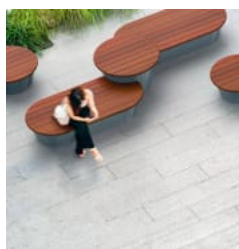

CONNECT CIRCLE MEDIUM TALL BENCH

Seating » Benches